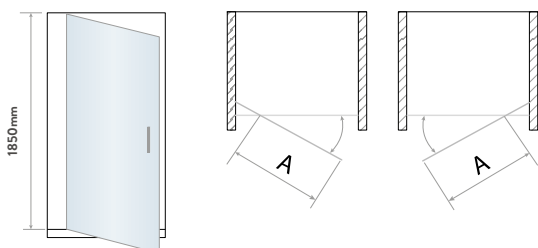

EXTENSION PROFILE

Adds 20mm per profile	Price Inc VAT	Code
	£100.00	SCUDEXT-BLACK