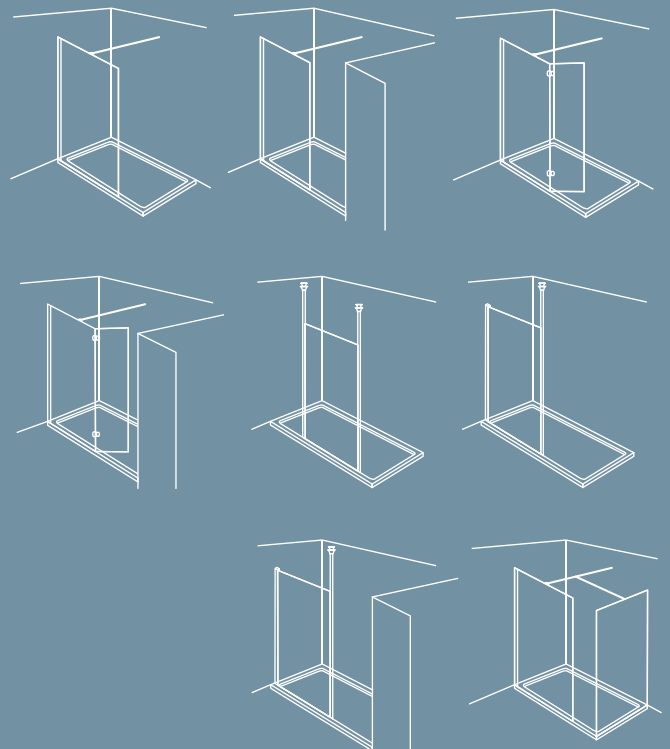

600+
mm

900+
mm

1200
mm

STEP 3: STYLE

The range of wet room panels and accessories can be combined to create hundreds of different configurations, ensuring the perfect product for your bathroom. When it comes to the framing of your glass panel, you can opt for a modern frameless design or a more sturdy, robust metal profile.