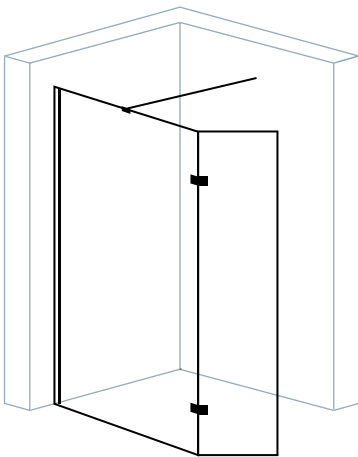

WET ROOM

STEP BY STEP

CREATE YOUR PERFECT WET ROOM

Wet rooms are becoming more and more desirable, and they're a great way to add value to your home. A wet room is an entirely waterproofed room and is a popular choice for modern bathrooms.

LIFETIME
GUARANTEE

ACQUA SHIELD
GLASS CLEANING
TECHNOLOGY

HIGH
PERFORMANCE

STEP 1: POSITION

This quality range of wet rooms has been designed with flexibility in mind and are typically installed in a corner of a bathroom.

Wetroom panel positioned in a corner with a deflector panel.