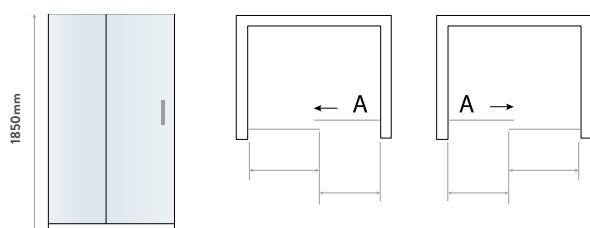

EXTENSION PROFILE

Adds 20mm per profile

Price Inc VAT	Code
£100.00	SCUDEXT-BLACK