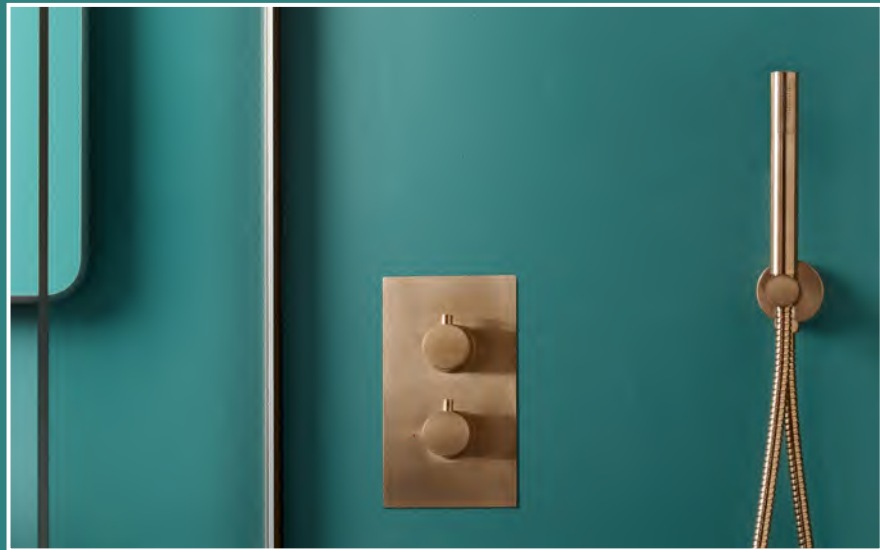

COLOUR
BY ELEGANT BATHROOMS

NEW BRUSHED BRONZE

SANITARYWARE COLLECTION

Belini	24
Choices 600	26
Deia	28
Deia / Belini	30
Denza	32
Middleton	34
Porto	36
Pronto	38
Spa	40
Traditional	42
Toilet Seats & WC Frames	44
Flushes, Cisterns & Buttons	46
Countertop Basins	48
Sanctuary Marble Basins	50