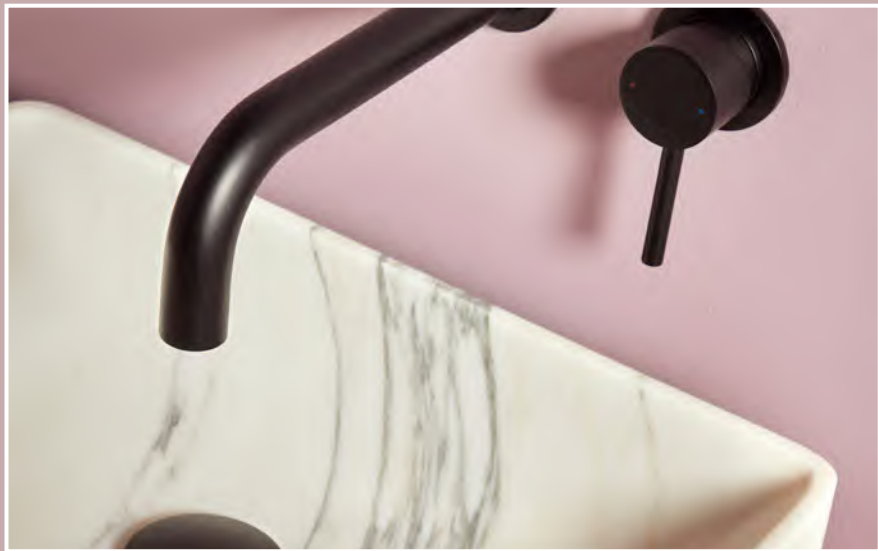

COLOUR

MATTE BLACK

*One Colour.
One Bathroom.
One Brand.*

BRUSHED BRASS

Add a touch of elegance to your bathroom with our selection of brushed brass accessories. The gold colour conveys luxury, and the brushed effect creates a sophisticated matte finish. Brass adds instant warmth and works in almost any modern bathroom scheme.