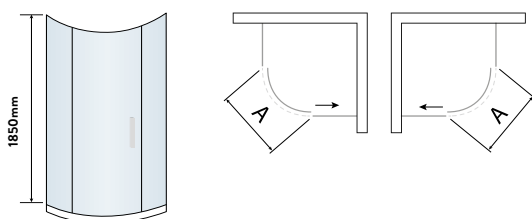

S6 ENCLOSURES

SINGLE DOOR QUADRANT

- > Up to 6mm thick toughened safety glass
- > 1850mm tall
- > Universal design for left or right hand openings
- > Acqua shield glass treatment
- > Lifetime guarantee
- > Smooth sliding action
- > Large adjustment for out of true walls and easy installation
- > 550mm radius

Size	Width mm	Opening Size (A)	Price Inc VAT	Code
800 x 800	770 - 790mm	420mm	£545.00	S6-GLASS007
900 x 900	870 - 890mm	440 mm	£602.00	S6-GLASS008
900 x 760	870 - 890mm 730 - 750mm	440 mm	£581.00	S6-GLASS009
1000 x 800	970 - 990mm 770 - 790mm	420mm	£602.00	S6-GLASS010
1200 x 800	1170 - 1190mm 770 - 790mm	420mm	£638.00	S6-GLASS011
1200 x 900	1170 - 1190mm 870 - 890mm	440mm	£659.00	S6-GLASS012