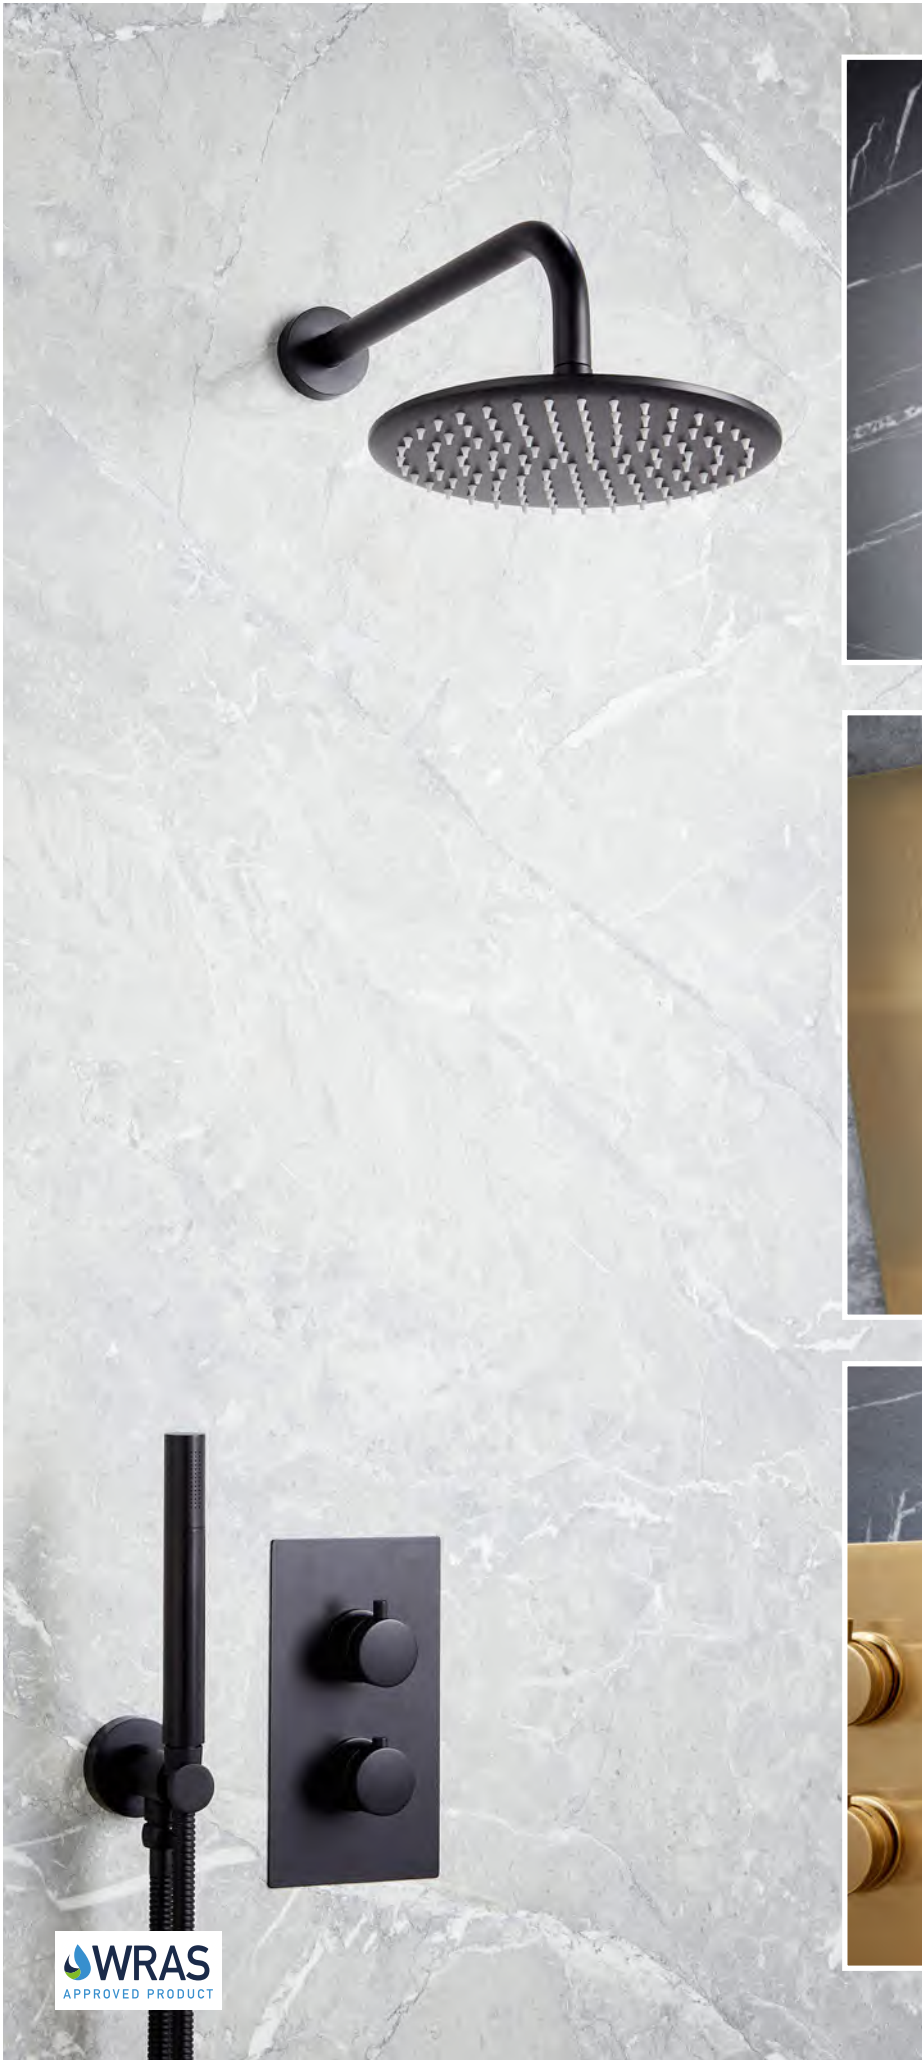

NEW
Brushed Bronze Round Rigid Riser Shower £550.00

Code **NU-042**
Operating Pressure 1.0 Bar

 **WRAS**
APPROVED PRODUCT

CORE ROUND HANDLE, HANDSET & BRACKET

Supplied with 2 handle options - Diamond cross hatch detail or a sleek smooth appearance