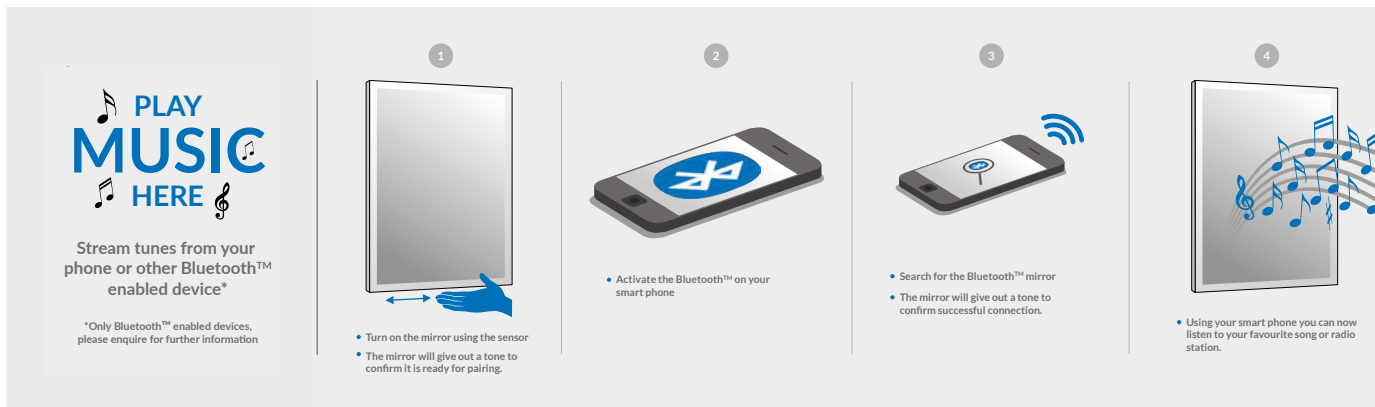

MOSCA BLUETOOTH LED

This mirror with multi-functional design features integrated speakers and Bluetooth connection with simple touch controls to create an ultra-modern centrepiece in any bathroom.

Mosca has colour changing LED illumination to help you set the mood. The design also includes a charging socket for your bathroom essentials and internal demister pad to help keep the glass clear of condensation.

Mosca Bluetooth™ Speaker LED mirror

Mosca LED Mirror with Demister Pad and Shaver Socket and Bluetooth™ 500x700mm

£664.00

MIRROR004USB