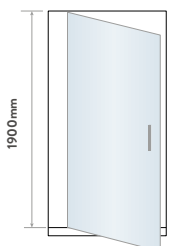

EXTENSION PROFILE

Adds 20mm per profile	Price Inc VAT	Code
	£100.00	SCUDEXT-BB