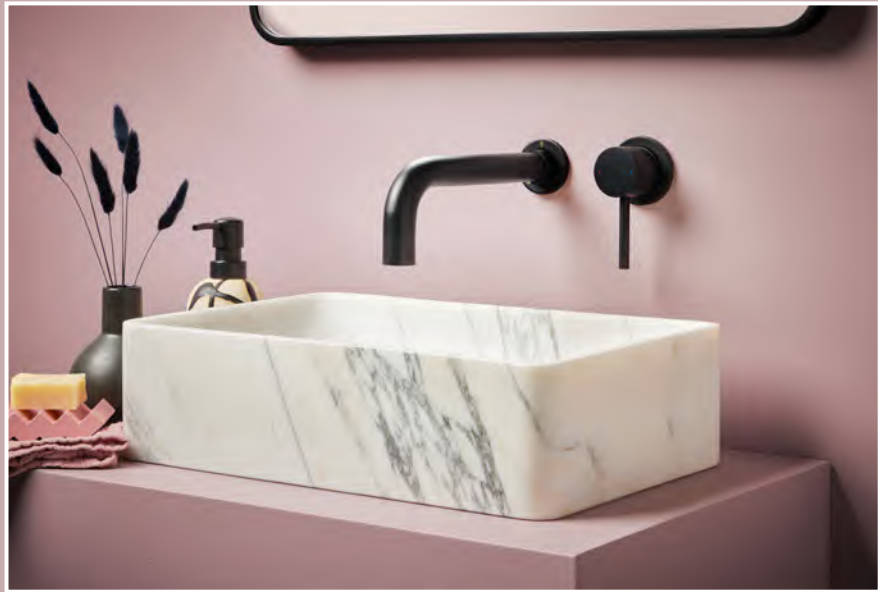

COLOUR

MATTE BLACK