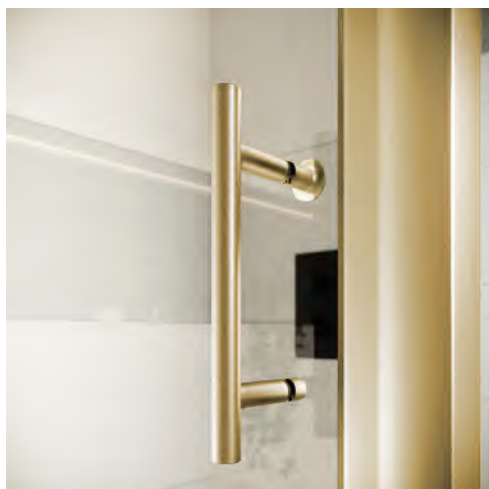

EXTENSION PROFILE

Adds 20mm per profile	Price Inc VAT	Code
	£100.00	SCUDEXT-BB

NEW

S6 BRASS PIVOT DOOR

S6 BRUSHED BRASS ENCLOSURES

SLIDING DOOR

- > Brushed brass sliding door
- > Up to 6mm thick toughened safety glass
- > 1900mm tall
- > Universal design for left or right hand openings
- > Acqua shield glass treatment
- > Lifetime guarantee
- > Smooth sliding action
- > Large adjustment for out of true walls and easy installation