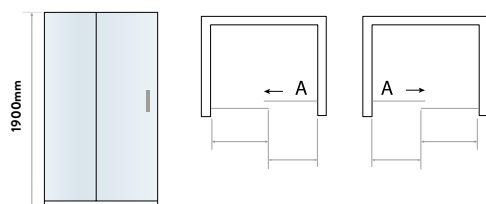

S8 ENCLOSURES

SLIDING DOOR

- > Up to 8mm thick toughened safety glass
- > 1900mm tall
- > Universal design for left or right hand openings
- > Concealed fixings
- > Acqua shield glass treatment
- > Lifetime guarantee
- > Smooth sliding action
- > Soft open buffers
- > Large adjustment for out of true walls and easy installation

SLIDING DOOR

Size	Width mm	Opening Size (A)	Price Inc VAT	Code
1000	950 - 990mm	385mm	£618.00	SCUD10SLID
1100	1050 - 1090mm	432mm	£648.00	SCUD11SLID
1200	1150 - 1190mm	485mm	£669.00	SCUD12SLID
1400	1350 - 1390mm	585mm	£741.00	SCUD14SLID
1600	1550 - 1590mm	635mm	£782.00	SCUD16SLID
1700	1650 - 1690mm	635mm	£844.00	SCUD17SLID

SIDE PANEL

Size	Width mm	Price Inc VAT	Code
700	670 - 690mm	£298.00	SCUD700SP
760	730 - 750mm	£309.00	SCUD760SP
800	770 - 790mm	£309.00	SCUD800SP
900	870 - 890mm	£339.00	SCUD900SP

EXTENSION PROFILE

Adds 20mm per profile	Price Inc VAT	Code
	£92.00	SCUDEXT