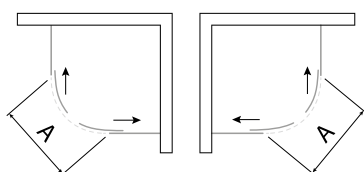

DOUBLE DOOR QUADRANT

Size	Width mm	Opening Size (A)	Price Inc VAT	Code
800 x 800	770 - 790mm	400mm	£495.00	S6-BLKGLASS001
900 x 900	870 - 890mm	530 mm	£495.00	S6-BLKGLASS002

S6 BLACK QUADRANT

S6 BRUSHED BRASS ENCLOSURES