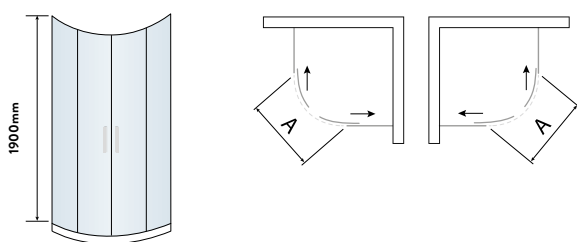

S8 ENCLOSURES

DOUBLE DOOR QUADRANT

- > Up to 8mm thick toughened safety glass
- > 1900mm tall
- > Universal design for left or right hand openings
- > Concealed fixings
- > Acqua shield glass treatment
- > Lifetime guarantee
- > Smooth sliding action
- > Soft open buffers
- > Large adjustment for out of true walls and easy installation
- > 550mm radius

Size	Width mm	Opening Size (A)	Price Inc VAT	Code
800 x 800	770 - 790mm	425mm	£772.00	SCUD8Q
900 x 900	870 - 890mm	520 mm	£803.00	SCUD9Q