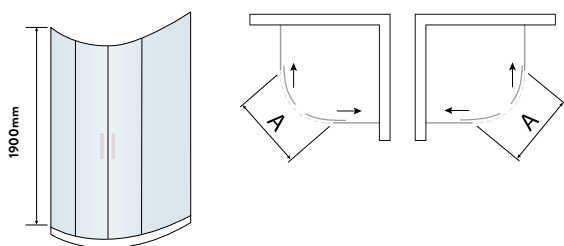

S8 ENCLOSURES

OFFSET DOUBLE DOOR QUADRANT

- > Up to 8mm thick toughened safety glass
- > 1900mm tall
- > Universal design for left or right hand openings
- > Concealed fixings
- > Acqua shield glass treatment
- > Lifetime guarantee
- > Smooth sliding action
- > Soft open buffers
- > Large adjustment for out of true walls and easy installation
- > 550mm radius

Size	Width mm	Opening Size (A)	Price Inc VAT	Code
900 x 760	870 - 890mm 730 - 750mm	435mm	£803.00	SCUD9X76Q
1000 x 800	970 - 990mm 770 - 790mm	475 mm	£885.00	SCUD10X8Q
1200 x 800	1170 - 1190mm 770 - 790mm	475 mm	£906.00	SCUD12X8Q
1200 x 900	1170 - 1190mm 870 - 890mm	520 mm	£947.00	SCUD12X9Q