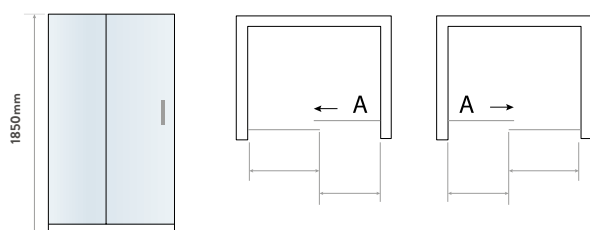

S6 ENCLOSURES

SLIDING DOOR

- > Up to 6mm thick toughened safety glass
- > 1850mm tall
- > Universal design for left or right hand openings
- > Acqua shield glass treatment
- > Lifetime guarantee
- > Smooth sliding action
- > Large adjustment for out of true walls and easy installation

SLIDING DOOR

Size	Width mm	Opening Size (A)	Price Inc VAT	Code
1000	950 - 990mm	390mm	£420.00	S6-GLASS013
1100	1050 - 1090mm	430 mm	£420.00	S6-GLASS014
1200	1150 - 1190mm	490 mm	£420.00	S6-GLASS015
1400	1350 - 1390mm	580mm	£490.00	S6-GLASS016
1500	1450 - 1490mm	585mm	£525.00	S6-GLASS031
1600	1550 - 1590mm	585mm	£525.00	S6-GLASS032
1700	1650 - 1690mm	585mm	£575.00	S6-GLASS033

SIDE PANEL

Size	Width mm	Price Inc VAT	Code
700	670 - 690mm	£236.00	S6-GLASS025
760	730 - 750mm	£247.00	S6-GLASS026
800	770 - 790mm	£267.00	S6-GLASS027
900	870 - 890mm	£278.00	S6-GLASS028
1000	970 - 990mm	£298.00	S6-GLASS029

EXTENSION PROFILE

Adds 20mm per profile	Price Inc VAT	Code
	£92.00	SCUDEXT