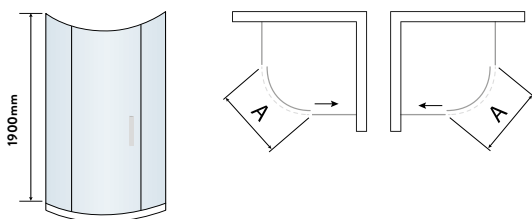

S8 ENCLOSURES

SINGLE DOOR QUADRANT

- > Up to 8mm thick toughened safety glass
- > 1900mm tall
- > Universal design for left or right hand openings
- > Concealed fixings
- > Acqua shield glass treatment
- > Lifetime guarantee
- > Smooth sliding action
- > Soft open buffers
- > Large adjustment for out of true walls and easy installation
- > 550mm radius

Size	Width mm Size (A)	Opening	Price Inc VAT	Code
800	770 - 790mm	415mm	£751.00	SCUD8SDQ
900	870 - 890mm	450 mm	£782.00	SCUD9SDQ