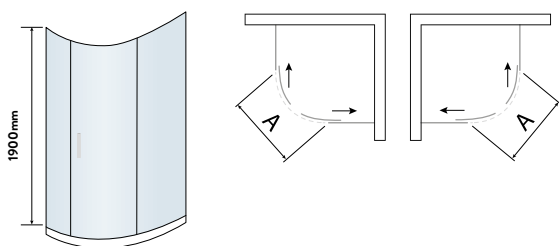

S8 ENCLOSURES

OFFSET SINGLE DOOR QUADRANT

- > Up to 8mm thick toughened safety glass
- > 1900mm tall
- > Universal design for left or right hand openings
- > Concealed fixings
- > Acqua shield glass treatment
- > Lifetime guarantee
- > Smooth sliding action
- > Soft open buffers
- > Large adjustment for out of true walls and easy installation
- > 550mm radius

Size	Width mm	Opening Size (A)	Price Inc VAT	Code
900 x 760	870 - 890mm 730 - 750mm	450mm	£803.00	SCUD9X76SDQ
1000 x 800	970 - 990mm 770 - 790mm	415 mm	£885.00	SCUD10X8SDQ
1200 x 800	1170 - 1190mm 770 - 790mm	415 mm	£906.00	SCUD12X8SDQ
1200 x 900	1170 - 1190mm 870 - 890mm	450 mm	£947.00	SCUD12X9SDQ