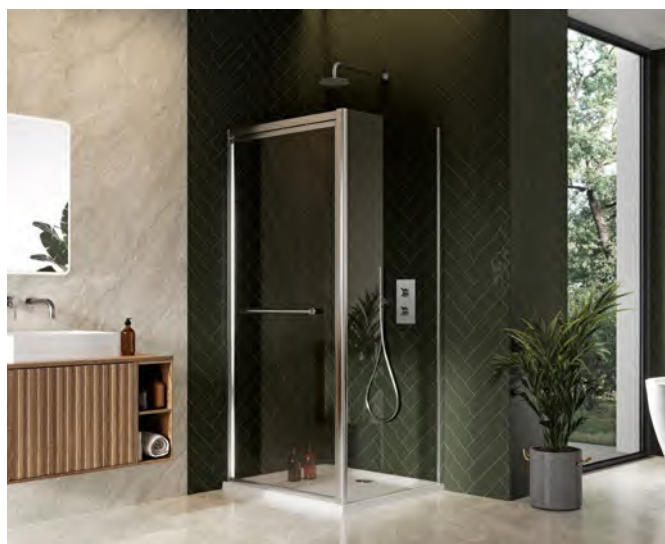

S8 INFOLD DOOR
PAGE 242