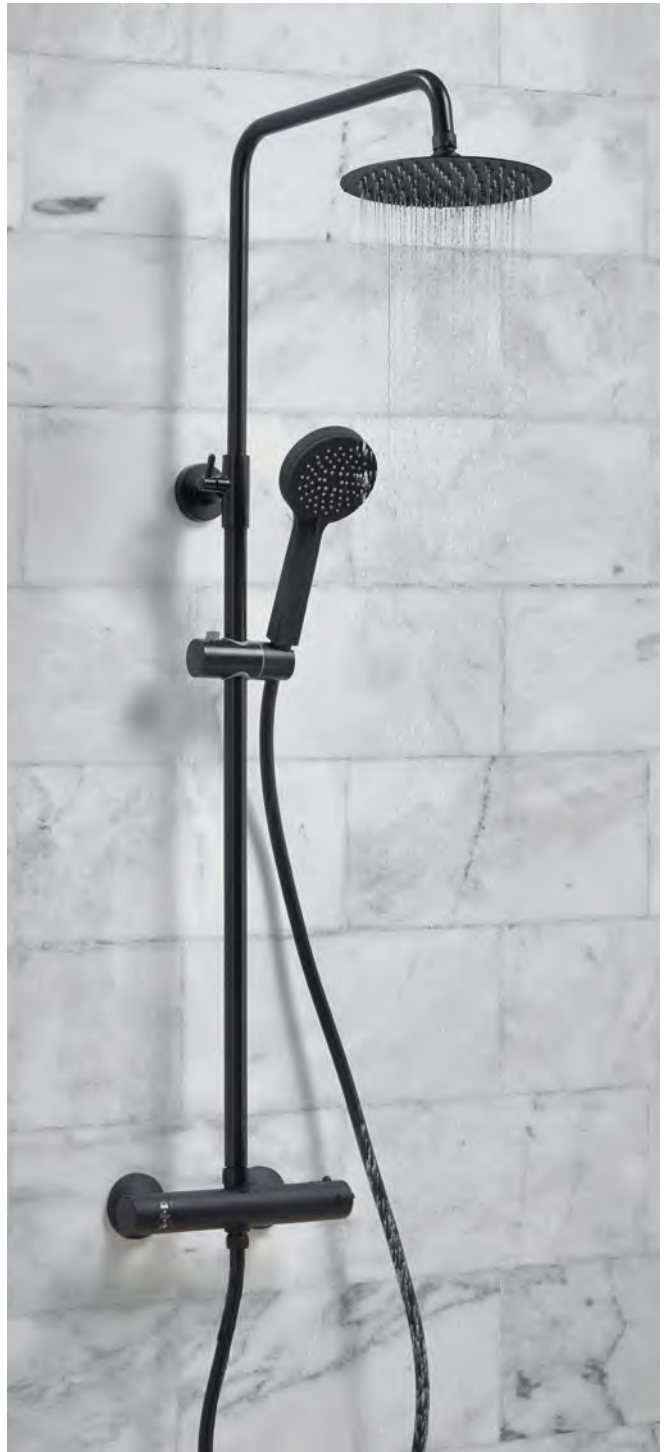

Middleton

Black Round Rigid Riser Shower

£388.00

Code **BLACK010ORB**

With adjustable rigid riser

Operating Pressure

0.5 Bar

- > 200mm ultra thin solid metal fixed shower head
- > Rubber easy clean soft rubber nozzles on main shower head and handset
- > Telescopic riser rail - **adjustable after installation**
- > Fully thermostatic valve
- > Brass thermostatic cartridge
- > Multi-function shower handset with height adjustable holder