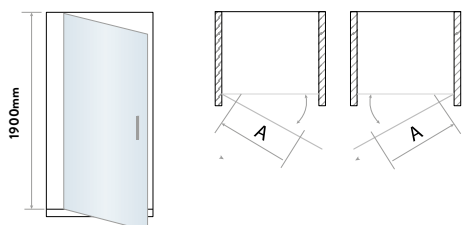

S8 ENCLOSURES

HINGE DOOR

- > Up to 8mm thick toughened safety glass
- > 1900mm tall
- > Universal design for left or right hand openings
- > Concealed fixings
- > Acqua shield glass treatment
- > Lifetime guarantee
- > Large adjustment for out of true walls and easy installation
- > High quality hinges

HINGE DOOR

Size	Width mm	Opening Size (A)	Price Inc VAT	Code
700	650 - 690mm	530mm	£535.00	SCUD700HD
760	710 - 750mm	590mm	£556.00	SCUD760HD
800	750 - 790mm	630mm	£566.00	SCUD800HD
900	850 - 890mm	730mm	£576.00	SCUD900HD
1000	950 - 990mm	830mm	£618.00	SCUD1000HD

SIDE PANEL

Size	Width mm	Price Inc VAT	Code
700	670 - 690mm	£290.00	SCUD700SP
760	730 - 750mm	£300.00	SCUD760SP
800	770 - 790mm	£300.00	SCUD800SP
900	870 - 890mm	£330.00	SCUD900SP

EXTENSION PROFILE

Adds 20mm per profile	Price Inc VAT	Code
	£92.00	SCUDEXT