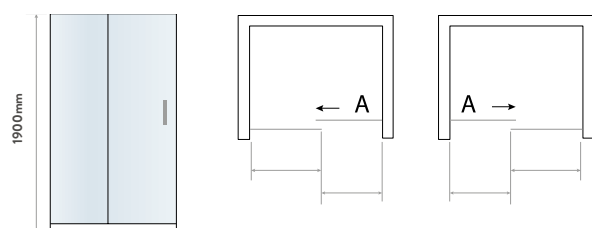

EXTENSION PROFILE

Adds 20mm per profile	Price Inc VAT	Code
	£100.00	SCUDEXT-BB