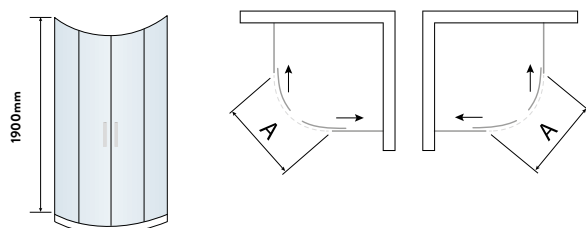

Size	Width mm	Opening Size (A)	Price Inc VAT	Code
800 x 800	770 - 790mm	400mm	£495.00	S6-BBGLASS001
900 x 900	870 - 890mm	530 mm	£495.00	S6-BBGLASS002

NEW

S6 BRASS DOUBLE DOOR QUADRANT

S8 ENCLOSURES

S8 DOUBLE DOOR QUADRANT
PAGE 230