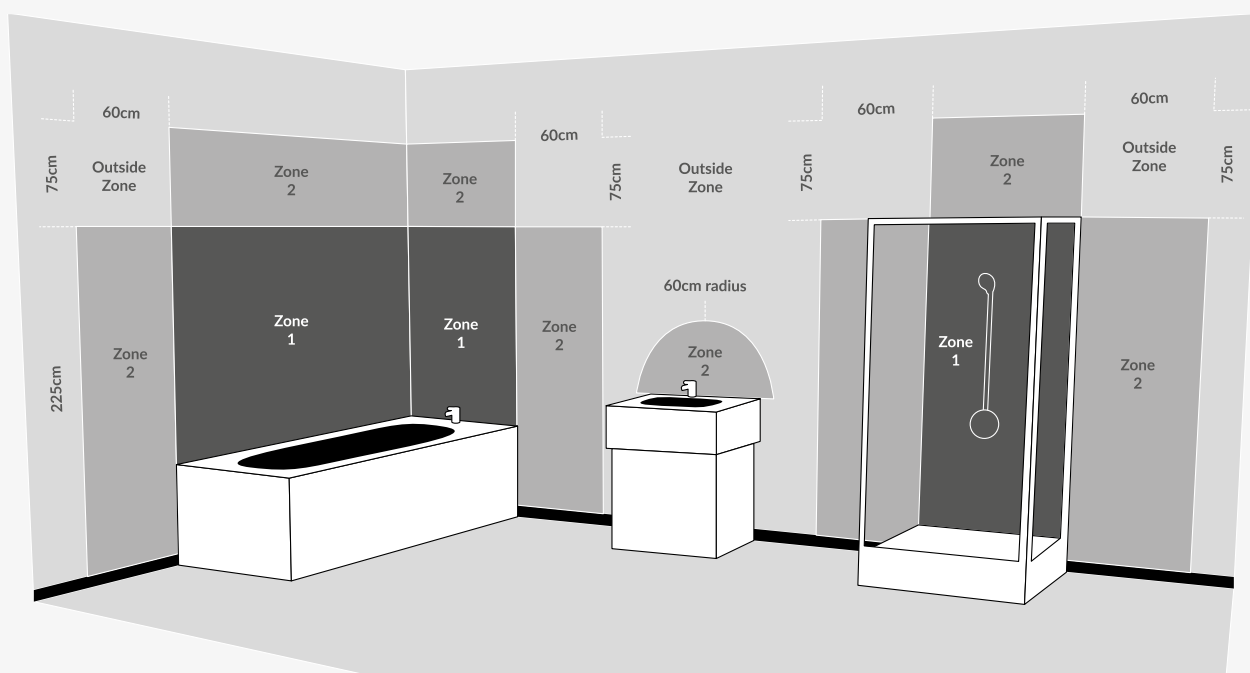

Zone 1 refers to the area above the shower up to a height of 2.25m and requires a minimum rating of IP44 or higher and if the fitting is 240V a 30ma RCD must be used to protect the circuit.

Zone 2 covers an area of 0.6m wide immediately next to, and all round zone 1. Wash basins should also be treated as zone 2. The minimum rating here is IPX4.

Outside Zone has no special requirements, unless water jets are likely to be used for cleaning purposes.

The IP (Ingress Protection) Standard describes a uniform system for classifying the degrees of protection provided by the enclosures of electrical equipment.

For example, if a bathroom light is rated IP65, then the 6 means its 'Protected against dust' and the 5 means its 'Protected against water jets' from a shower, tap or cleaning processes from any direction.

First numeral - protection against ingress of foreign bodies, e.g. tools, dust, fingers, etc.

- 0 No protection
- 1 Protected against solid objects with a diameter of 50mm and over (e.g. accidental insertion of hands)
- 2 Protected against solid objects over 12mm (e.g. jointed fingers)
- 3 Protected against solid objects over 2.5mm (tools)
- 4 Protected against solid objects over 1mm (small wires)
- 5 Protected against - limited ingress permitted (no harmful deposit)
- 6 Totally protected against dust

Second numeral - protection against ingress of liquids.

- 0 No protection
- 1 Protected against drops of condensed water. Drops of condensed water falling on the enclosure shall have no harmful effect
- 2 Protection against drops of liquid. Drops of falling liquid shall have no harmful effect when the enclosure is tilted at an angle up to 15 degrees from the vertical.
- 3 Protection against rain. Water falling in rain at an angle equal or smaller than 60 degrees with respect to the vertical shall have no harmful effect.
- 4 Protection against splashing. Liquid splashed from any direction shall have no harmful effect.
- 5 Protection against water jets. Water projected by a nozzle from any direction under stated conditions shall have no harmful effect.
- 6 Protection against conditions on ship decks (deck equipment). Water from heavy seas shall not enter the enclosures under prescribed conditions.
- 7 Protection against immersion in water. It shall not be possible for water to enter the enclosure under stated conditions of pressure and time.
- 8 Protection against indefinite immersion in water under specified pressure. It shall not be possible for water to enter the enclosure.