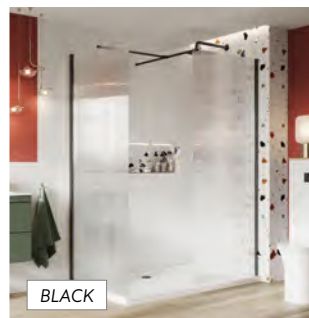

S8 WETROOMS

FLUTED GLASS WETROOM

- > 2000mm in height
- > 8mm toughened safety glass
- > Acqua Shield glass treatment as standard
- > Modern minimalist support arm included
- > Can be installed onto a shower tray or a tiled wetroom floor
- > Chrome profile included as standard
- > On-trend fluted glass design
- > Lifetime guarantee

Two wetroom panels simply combined to create a minimalist walk in design.

The image shows two panels and their support arms combined using a joining piece (BRASSJOIN).

Suitable panels sizes for conversion:

Size	Price Inc VAT	Code
700	£350.00	S8-FLUTE700
800	£360.00	S8-FLUTE800
900	£380.00	S8-FLUTE900
1000	£400.00	S8-FLUTE1000
1100	£420.00	S8-FLUTE1100
1200	£450.00	S8-FLUTE1200
	£39.00	BRASSJOIN

Convert our standard chrome fluted wetroom panels with these conversion kits.

Kit includes:

- Wall channel
- Support arm

Profile Colour	Price Inc VAT	Code
Brushed Brass	£92.00	S8-PROFILEPACK-BB
Black	£84.00	S8-PROFILEPACK-BLACK
Gunmetal	£145.00	S8-PROFILEPACK-GM
Brushed Bronze	£195.00	S8-PROFILEPACK-BZ