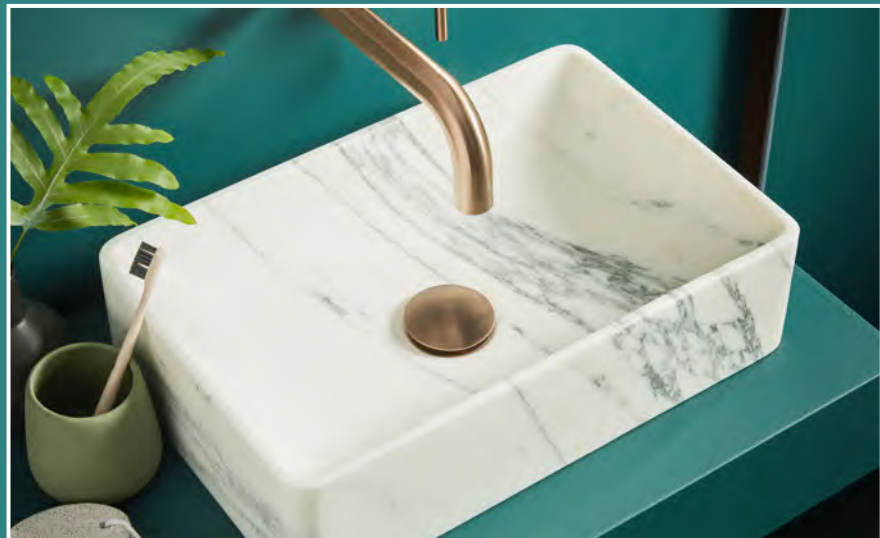

COLOUR
BY ELEGANT BATHROOMS

NEW BRUSHED BRONZE

SANITARYWARE COLLECTION

Belini	24
Choices 600	26
Deia	28
Deia / Belini	30
Denza	32
Middleton	34
Porto	36
Pronto	38
Spa	40
Traditional	42
Toilet Seats & WC Frames	44
Flushes, Cisterns & Buttons	46
Countertop Basins	48
Sanctuary Marble Basins	50