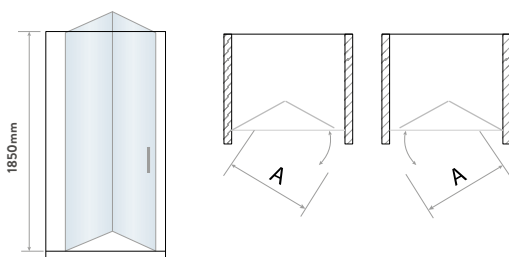

EXTENSION PROFILE

Adds 20mm per profile	Price Inc VAT	Code
	£100.00	SCUDEXT-BLACK