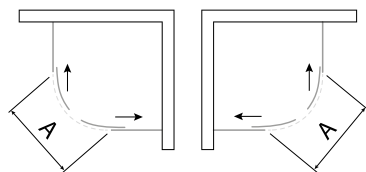

S6 ENCLOSURES

DOUBLE DOOR QUADRANT

- > Up to 6mm thick toughened safety glass
- > 1850mm tall
- > Acqua shield glass treatment
- > Lifetime guarantee
- > Smooth sliding action
- > Large adjustment for out of true walls and easy installation
- > 550mm radius

Size	Width mm	Opening Size (A)	Price Inc VAT	Code
800 x 800	770 - 790mm	400mm	£453.00	S6-GLASS001
900 x 900	870 - 890mm	530 mm	£453.00	S6-GLASS002
900 x 760	870 - 890mm 730 - 750mm	430 mm	£515.00	S6-GLASS003
1000 x 800	970 - 990mm 770 - 790mm	470mm	£528.00	S6-GLASS004
1200 x 800	1170 - 1190mm 770 - 790mm	470mm	£540.00	S6-GLASS005
1200 x 900	1170 - 1190mm 870 - 890mm	530mm	£540.00	S6-GLASS006