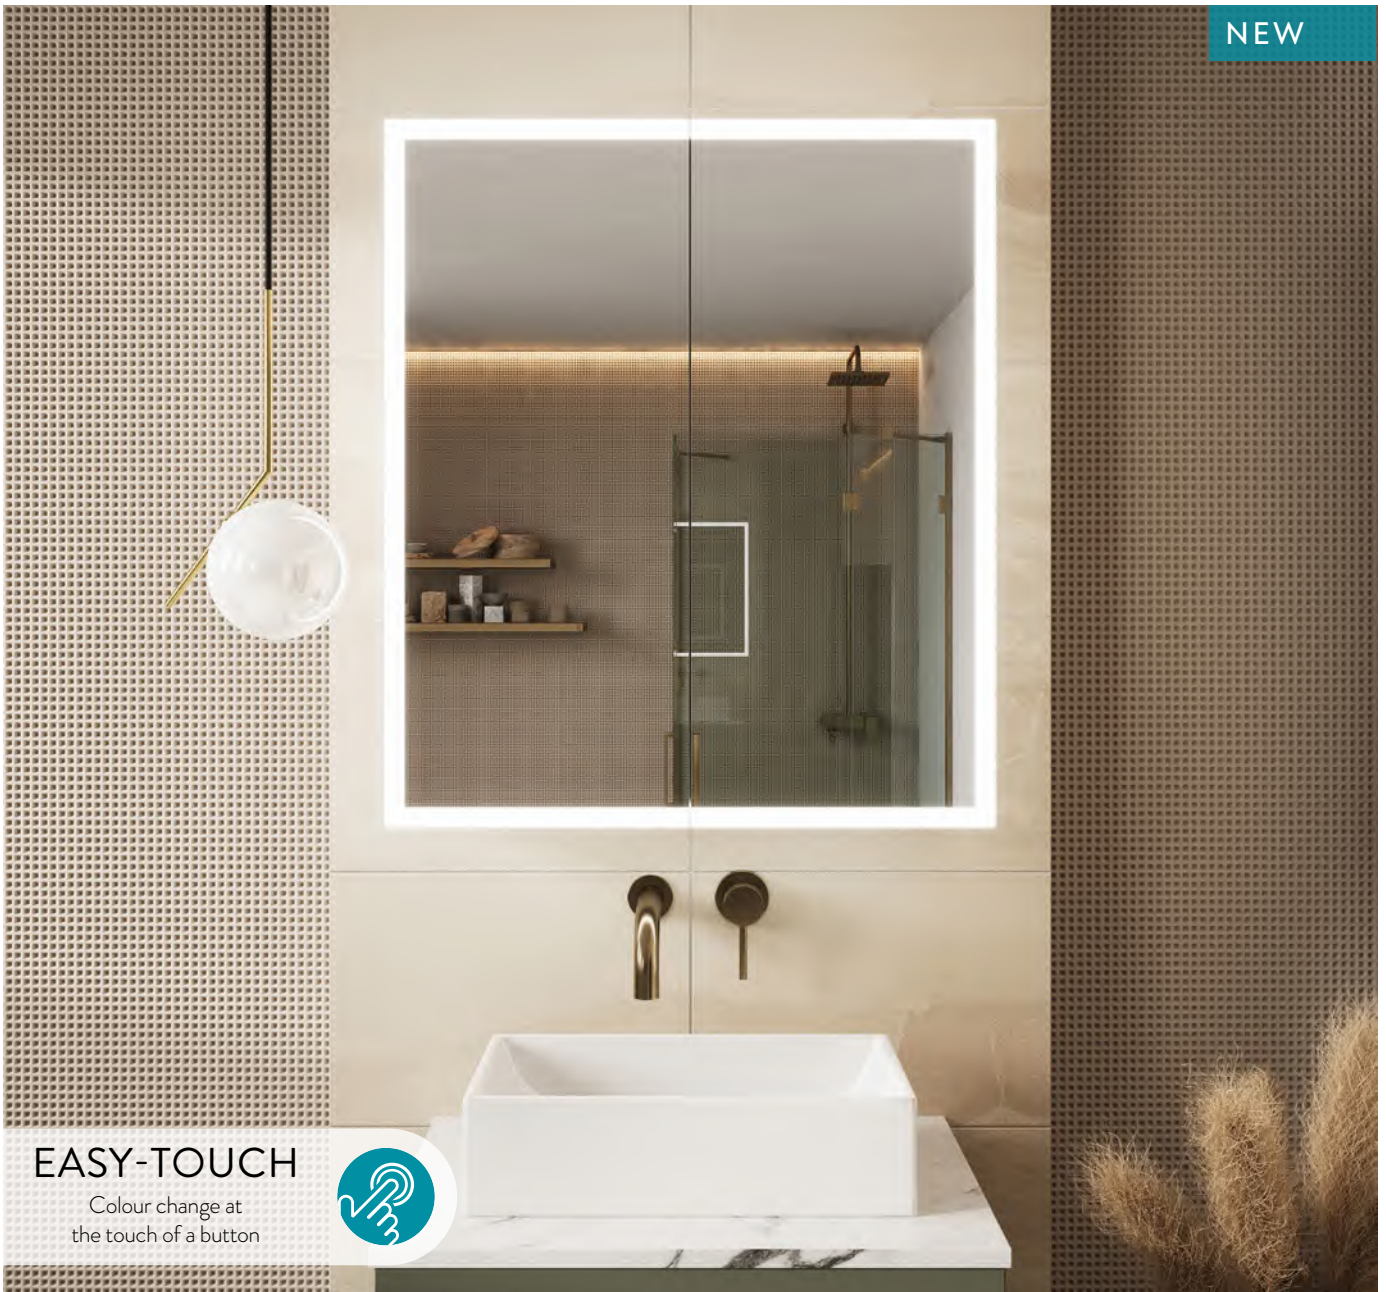

**Mosca LED Mirror with Demister Pad
and Shaver Socket 1200 x 600mm**

£725.00

MIRROR003

MOSCA BLUETOOTH LED

This mirror with multi-functional design features integrated speakers and Bluetooth connection with simple touch controls to create an ultra-modern centrepiece in any bathroom.

Mosca has colour changing LED illumination to help you set the mood. The design also includes a charging socket for your bathroom essentials and internal demister pad to help keep the glass clear of condensation.

Mosca Bluetooth™ Speaker LED mirror

Mosca LED Mirror with Demister Pad and Shaver Socket and Bluetooth™ 500x700mm

£664.00

MIRROR004USB

NEW

EASY-TOUCH

Colour change at the touch of a button

PROSPR BLUETOOTH LED CABINET

Prospr offers excellence in bathroom design and combines elegance and practicality in one handy cabinet with Bluetooth technology.

The LED lighting is activated by an infra-red sensor eliminating fingerprints. The cabinet includes a demister pad, an electric shaver socket on the inside, and mirrored side panels for additional head and shoulder viewing. For additional functionality, the two glass shelves are fully adjustable.