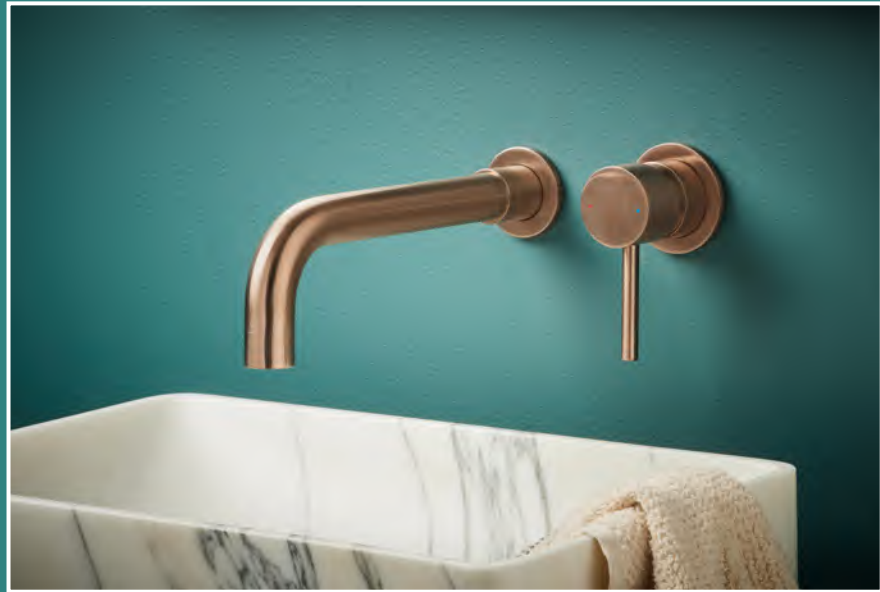

COLOUR
BY ELEGANT BATHROOMS

NEW BRUSHED BRONZE

SANITARYWARE COLLECTION

Belini	24
Choices 600	26
Deia	28
Deia / Belini	30
Denza	32
Middleton	34
Porto	36
Pronto	38
Spa	40
Traditional	42
Toilet Seats & WC Frames	44
Flushes, Cisterns & Buttons	46
Countertop Basins	48
Sanctuary Marble Basins	50