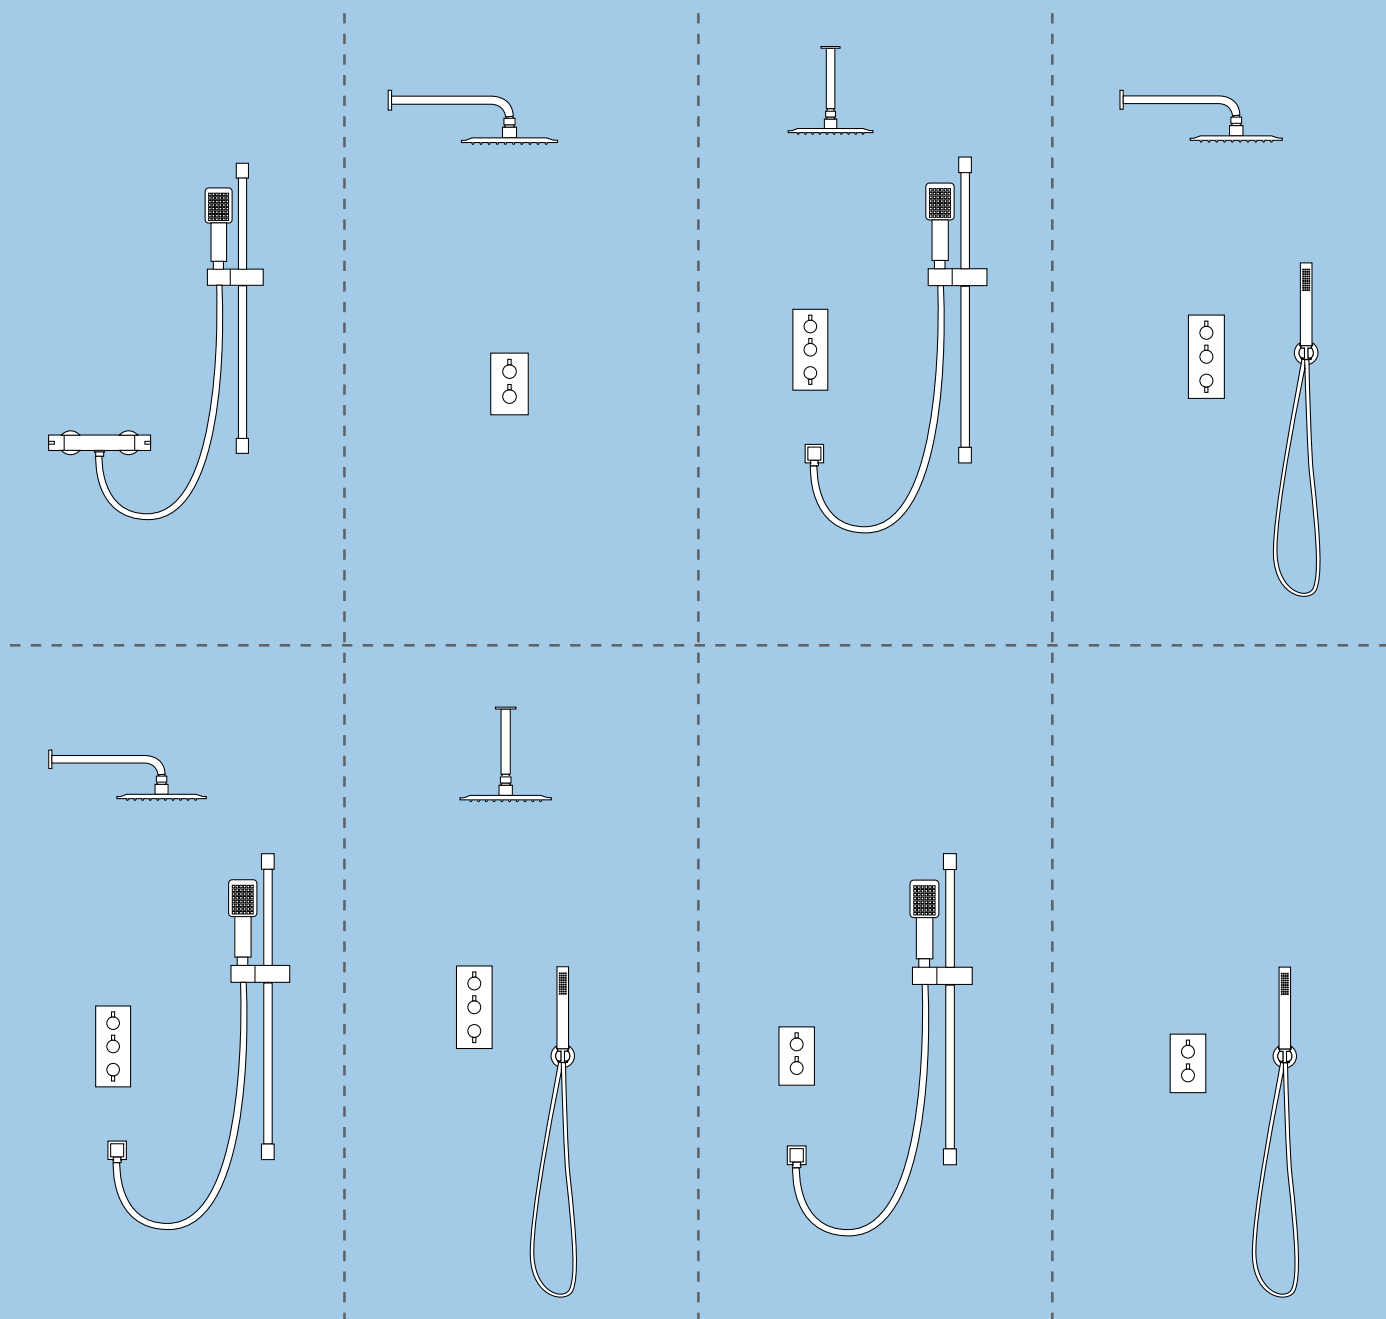

FINISHES

The most exciting part of bathroom design is choosing your perfect finish. Our chrome finish is as popular as ever and we have seen the emergence of colour which can give a space a different dimension.

Matte Black

This finish is ultra modern and lends itself to an elegant look to add a touch of class to any bathroom.

Chrome

Contemporary and stylish, our chrome stainless steel is a popular choice to create a timeless beautiful look.

CONFIGURATION IDEAS