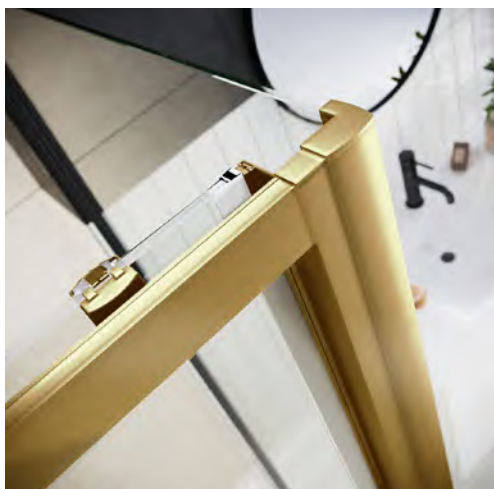

EXTENSION PROFILE

Adds 20mm per profile	Price Inc VAT	Code
	£100.00	SCUDEXT-BB

NEW

S6 BRASS PIVOT DOOR

S6 BRUSHED BRASS ENCLOSURES

SLIDING DOOR

- > Brushed brass sliding door
- > Up to 6mm thick toughened safety glass
- > 1900mm tall
- > Universal design for left or right hand openings
- > Acqua shield glass treatment
- > Lifetime guarantee
- > Smooth sliding action
- > Large adjustment for out of true walls and easy installation