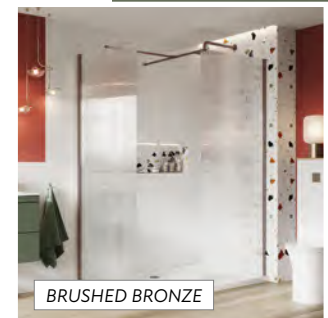

S8 WETROOMS

FLUTED GLASS WETROOM

- > 2000mm in height
- > 8mm toughened safety glass
- > Acqua Shield glass treatment as standard
- > Modern minimalist support arm included
- > Can be installed onto a shower tray or a tiled wetroom floor
- > Chrome profile included as standard
- > On-trend fluted glass design
- > Lifetime guarantee

Two wetroom panels simply combined to create a minimalist walk in design.

The image shows two panels and their support arms combined using a joining piece (BRASSJOIN).

Suitable panels sizes for conversion:

Size	Price Inc VAT	Code
700	£350.00	S8-FLUTE700
800	£360.00	S8-FLUTE800
900	£380.00	S8-FLUTE900
1000	£400.00	S8-FLUTE1000
1100	£420.00	S8-FLUTE1100
1200	£450.00	S8-FLUTE1200
	£39.00	BRASSJOIN

Convert our standard chrome fluted wetroom panels with these conversion kits.

Kit includes:

- Wall channel
- Support arm

Profile Colour	Price Inc VAT	Code
Brushed Brass	£92.00	S8-PROFILEPACK-BB
Black	£84.00	S8-PROFILEPACK-BLACK
Gunmetal	£145.00	S8-PROFILEPACK-GM
Brushed Bronze	£195.00	S8-PROFILEPACK-BZ