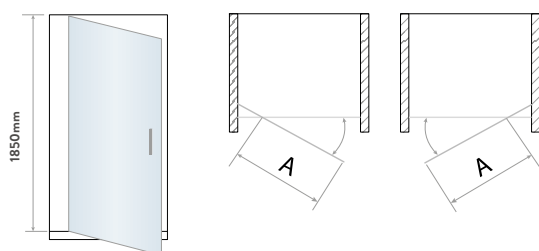

S6 ENCLOSURES

PIVOT DOOR

- > Up to 6mm thick toughened safety glass
- > 1850mm tall
- > Universal design for left or right hand openings
- > Acqua shield glass treatment
- > Lifetime guarantee
- > Large adjustment for out of true walls and easy installation
- > High quality pivot mechanism

PIVOT DOOR

Size	Width mm	Opening Size (A)	Price Inc VAT	Code
700	650 - 690mm	430mm	£345.00	S6-GLASS017
760	710 - 750mm	490 mm	£345.00	S6-GLASS018
800	750 - 790mm	530 mm	£360.00	S6-GLASS019
900	850 - 890mm	630mm	£385.00	S6-GLASS020

SIDE PANEL

Size	Width mm	Price Inc VAT	Code
700	670 - 690mm	£236.00	S6-GLASS025
760	730 - 750mm	£247.00	S6-GLASS026
800	770 - 790mm	£267.00	S6-GLASS027
900	870 - 890mm	£278.00	S6-GLASS028
1000	970 - 990mm	£298.00	S6-GLASS029

EXTENSION PROFILE

Adds 20mm per profile	Price Inc VAT	Code
	£92.00	SCUDEXT