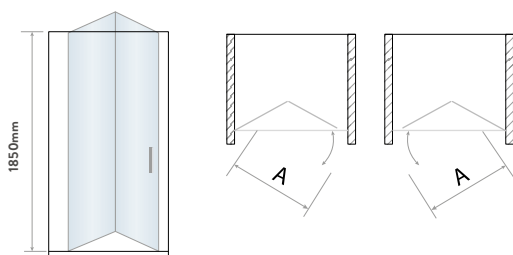

S6 ENCLOSURES

BIFOLD SEMI-FRAMELESS

- > Up to 6mm thick toughened safety glass
- > 1850mm tall
- > Universal design for left or right hand openings
- > Acqua shield glass treatment
- > Lifetime guarantee
- > Smooth sliding action
- > Large adjustment for out of true walls and easy installation

BIFOLD DOOR

Size	Width mm	Opening Size (A)	Price Inc VAT	Code
700	650 - 690mm	630mm	£420.00	S6-GLASS021
760	710 - 750mm	690 mm	£420.00	S6-GLASS022
800	750 - 790mm	730 mm	£463.00	S6-GLASS023
900	850 - 890mm	830mm	£475.00	S6-GLASS024
1000	950 - 990mm	930mm	£550.00	S6-GLASS030

SIDE PANEL

Size	Width mm	Price Inc VAT	Code
700	670 - 690mm	£236.00	S6-GLASS025
760	730 - 750mm	£247.00	S6-GLASS026
800	770 - 790mm	£267.00	S6-GLASS027
900	870 - 890mm	£278.00	S6-GLASS028
1000	970 - 990mm	£298.00	S6-GLASS029

EXTENSION PROFILE

Adds 20mm per profile	Price Inc VAT	Code
	£92.00	SCUDEXT