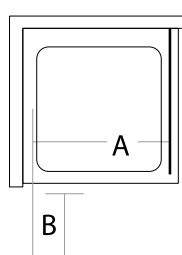

S8 ENCLOSURES

INFOLD DOOR

- > Up to 8mm thick toughened safety glass
- > 1900mm tall
- > Universal design for left or right hand openings
- > Concealed fixings
- > Acqua shield glass treatment
- > Lifetime guarantee
- > Large adjustment for out of true walls and easy installation
- > Unique folding mechanism that maximises the opening width

INFOLD DOOR

Size	Width mm	Opening Size (A)	Price Inc VAT	Code
760	710 - 750mm	530mm	£849.00	SCUD760INFOLD
800	750 - 790mm	575mm	£870.00	SCUD800INFOLD
900	850 - 890mm	675mm	£901.00	SCUD900INFOLD

SIDE PANEL

Size	Width mm	Price Inc VAT	Code
700	670 - 690mm	£298.00	SCUD700SP
760	730 - 750mm	£309.00	SCUD760SP
800	770 - 790mm	£309.00	SCUD800SP
900	870 - 890mm	£339.00	SCUD900SP

EXTENSION PROFILE

Adds 20mm per profile	Price Inc VAT	Code
	£92.00	SCUDEXT

Size	A	B
760	519mm	292mm
800	559mm	332mm
900	659mm	432mm

- **A** Door opening
- **B** Protrusion into room