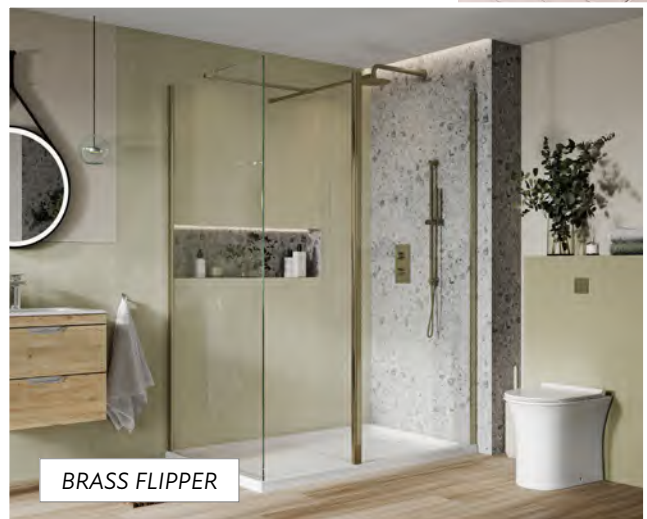

S8 WETROOMS

WETROOM WITH BRASS PROFILE

- > 2000mm in height
- > 8mm toughened safety glass
- > Acqua Shield glass treatment as standard
- > Modern minimalist support arm included
- > Can be installed onto a shower tray or a tiled wetroom floor
- > 20mm adjustment in wall channel for out of true walls
- > Lifetime guarantee

Two wetroom panels simply combined to create a minimalist walk in design.

The image below shows two panels and their support arms combined using a joining piece (BRASSJOIN).

Suitable panels sizes for conversion:

Size	Price Inc VAT	Code
600	£295.00	S8-WET600CHR
700	£295.00	S8-WET700CHR
760	£315.00	S8-WET760CHR
800	£340.00	S8-WET800CHR
900	£360.00	S8-WET900CHR
1000	£375.00	S8-WET1000CHR
1100	£385.00	S8-WET1100CHR
1200	£400.00	S8-WET1200CHR
	£38.00	BRASSJOIN

PROFILE PACK

Convert our standard chrome wetroom panels with this brass conversion kit.

Kit includes:

	Price Inc VAT	Code
• Brass wall channel		Inc VAT
• Brass support arm	£92.00	S8-PROFILEPACK-BB

FLIPPER PANEL

BRASSFLIPPER

£280.00

275mm - Width