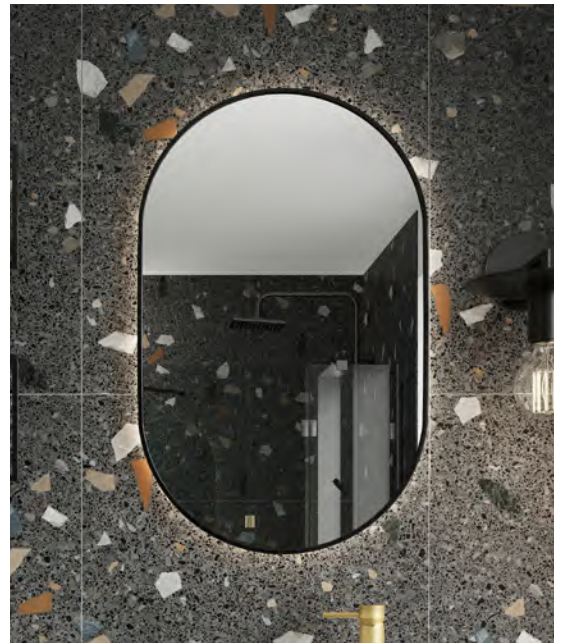

AUBREY LED MIRROR

Aubrey combines the practicality and functionality of a mirror into a stylish oval design. Available in matte black and brushed brass, Aubrey features multi-functional contactless light controls from cool to warm brightness with memory function.