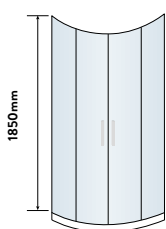

DOUBLE DOOR QUADRANT

Size	Width mm	Opening Size (A)	Price Inc VAT	Code
800 x 800	770 - 790mm	400mm	£495.00	S6-BLKGLASS001
900 x 900	870 - 890mm	530 mm	£495.00	S6-BLKGLASS002

S6 BLACK QUADRANT

S6 BRUSHED BRASS ENCLOSURES