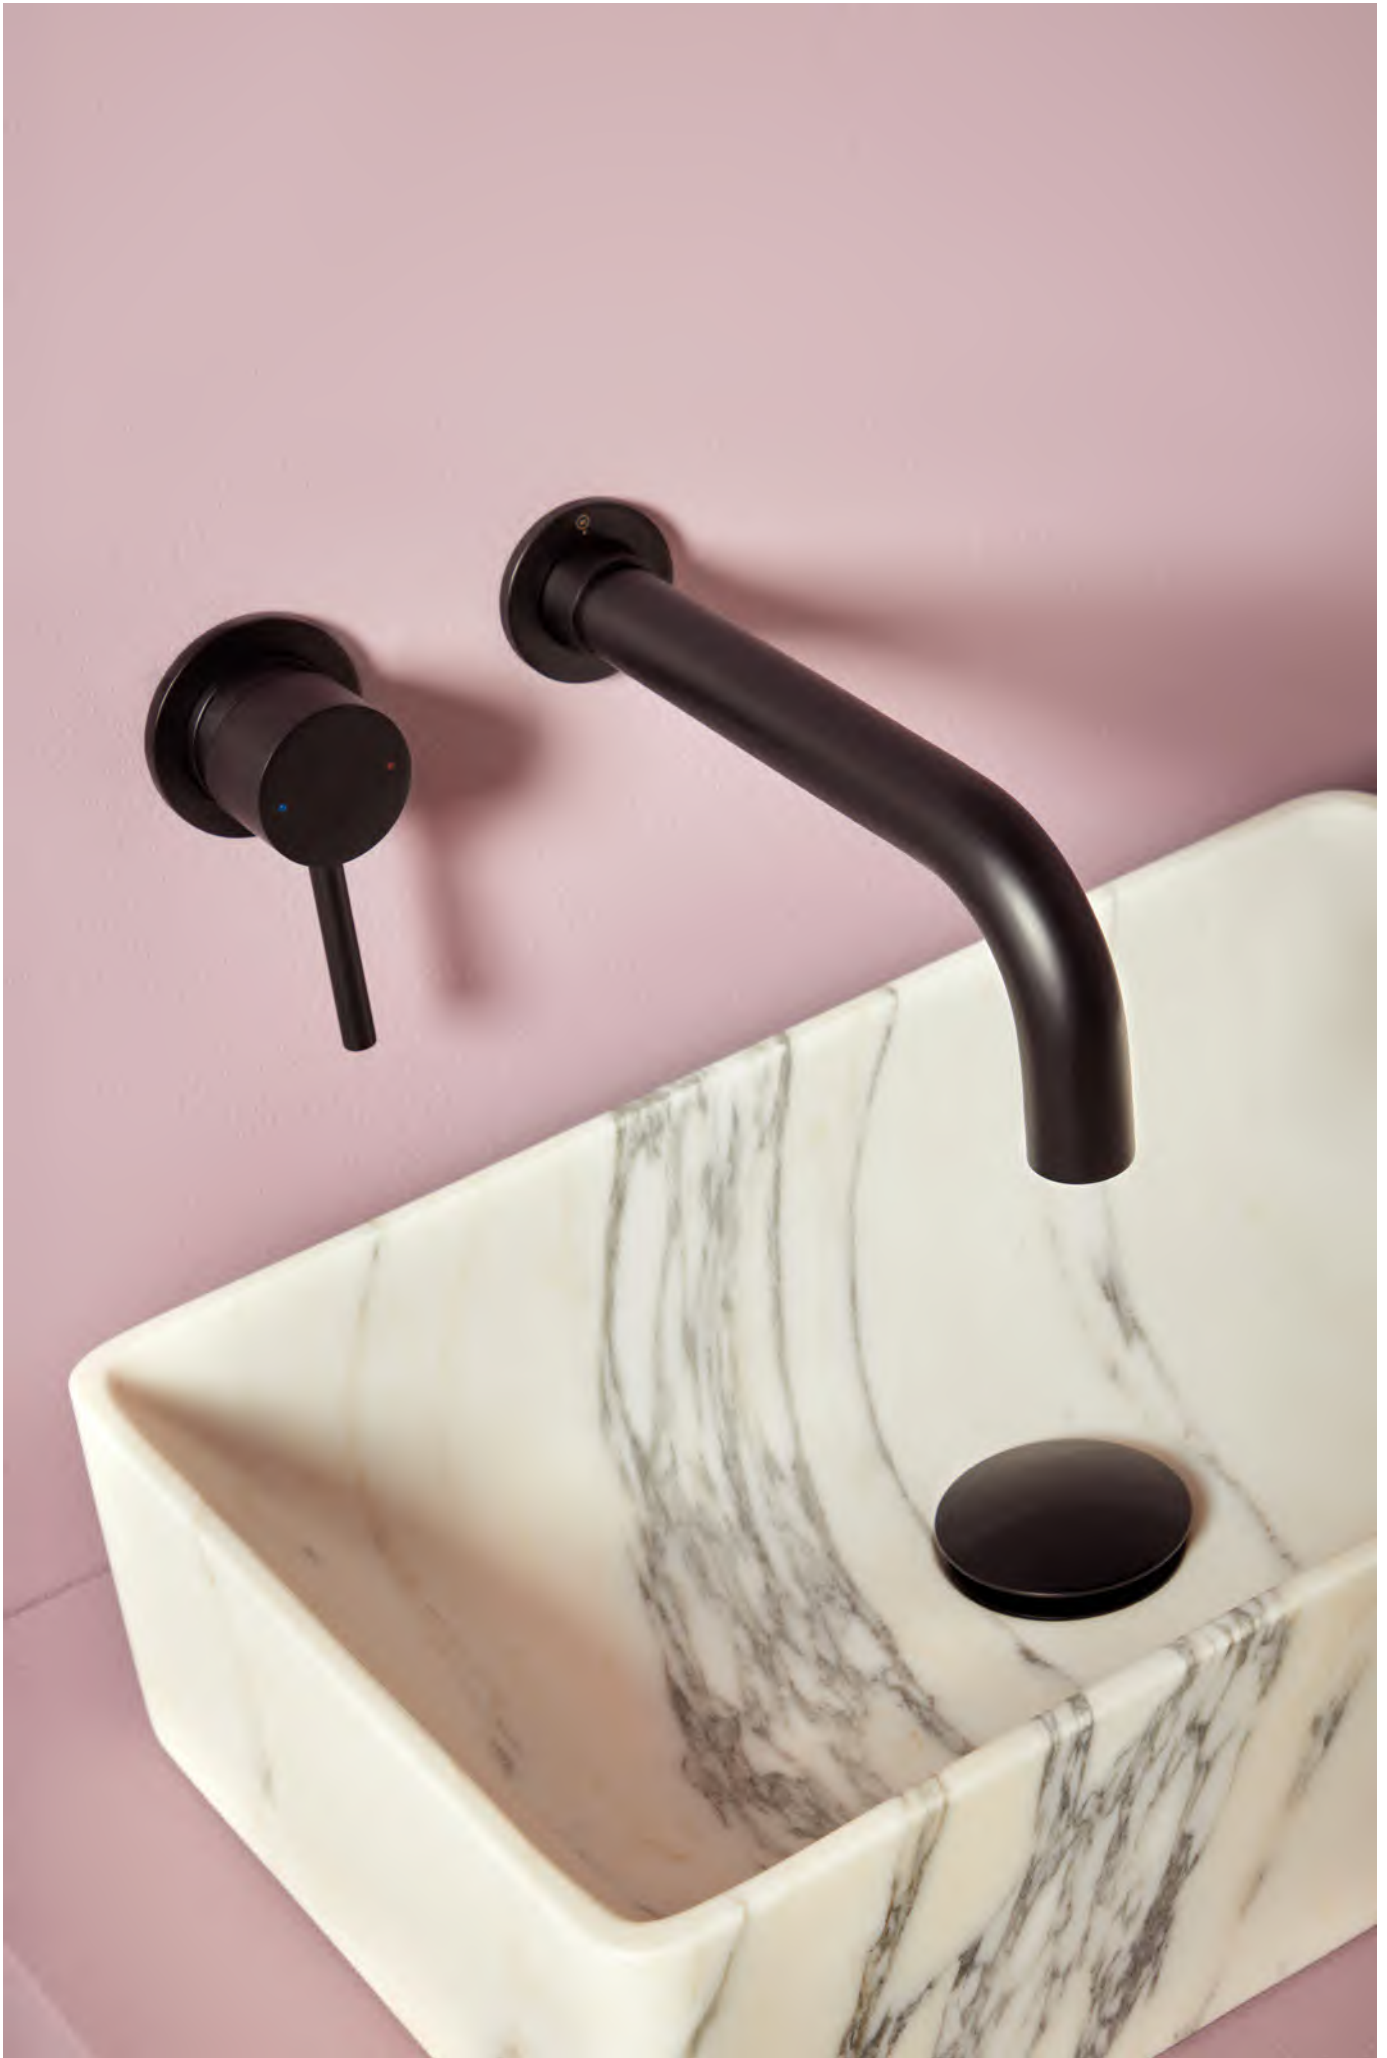

NU-048
Operating Pressure 0.5 Bar

CORE BLACK

Our collection of Core taps offers a minimalist design that will be a welcome addition to any modern bathroom design. Core is supplied with two handle options giving you the flexibility to change to overall look with a diamond cross hatch detail or a sleek smooth appearance.