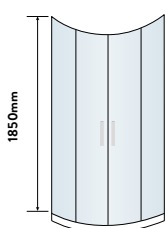

S6 ENCLOSURES

DOUBLE DOOR QUADRANT

- > Up to 6mm thick toughened safety glass
- > 1850mm tall
- > Acqua shield glass treatment
- > Lifetime guarantee
- > Smooth sliding action
- > Large adjustment for out of true walls and easy installation
- > 550mm radius

Size	Width mm	Opening Size (A)	Price Inc VAT	Code
800 x 800	770 - 790mm	400mm	£453.00	S6-GLASS001
900 x 900	870 - 890mm	530 mm	£453.00	S6-GLASS002
900 x 760	870 - 890mm 730 - 750mm	430 mm	£515.00	S6-GLASS003
1000 x 800	970 - 990mm 770 - 790mm	470mm	£528.00	S6-GLASS004
1200 x 800	1170 - 1190mm 770 - 790mm	470mm	£540.00	S6-GLASS005
1200 x 900	1170 - 1190mm 870 - 890mm	530mm	£540.00	S6-GLASS006